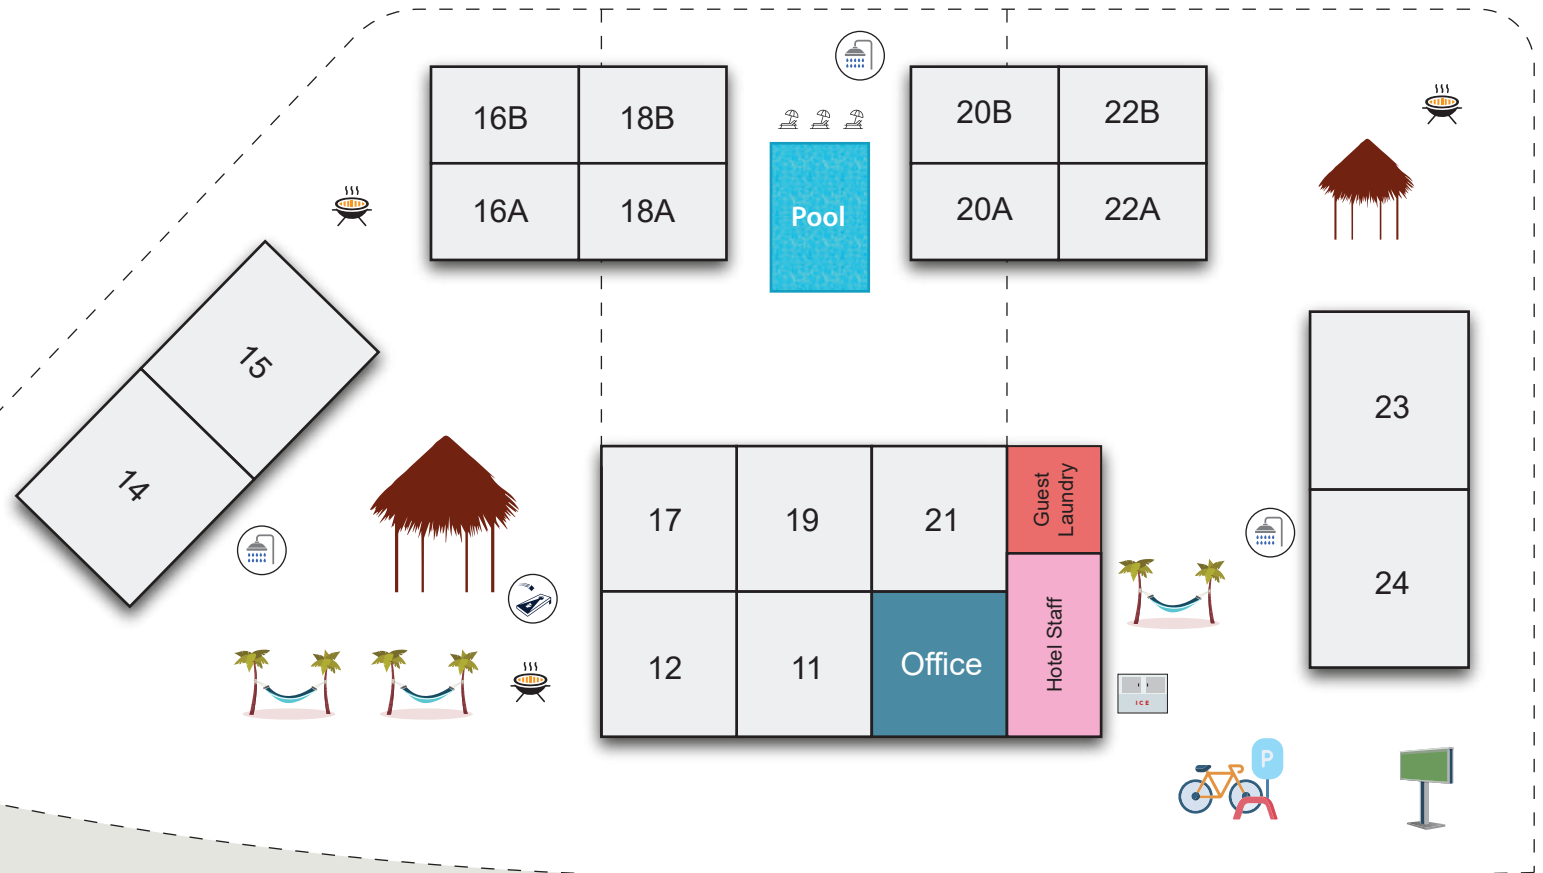

# KEY

-  Office
-  Hotel Staff
-  Guest Laundry
-  Ice
-  Tiki Area
-  Grilling Station
-  Shower
-  Golf Cart Rental Parking
-  ADA Parking
-  Bicycle Rental
-  Wild Life Info
-  Hammock
-  Resort Games

Parking

Columbus Boulevard

124 Columbus Boulevard, Siesta Key, Florida 34242

Beach Access #3 